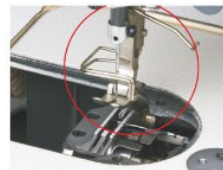

# ZJ9903 series

高速直驱微油针送布一体机平缝  
HIGH SPEED DIRECT DRIVE DRY HEAD NEEDLE FEED LOCKSTITCH MACHINE (ALL-IN-ONE HEAD)

平缝机系列  
LOCKSTITCH SERIES

- ✓ 全新外观专利设计，超宽工作空间  
New body design, extra wide working space..
- ⚙️ 采用内置式直驱伺服系统，实现了机器的快速启动和制动的精确度  
Built-in bobbin winder easier operate optional, feeding model of needle feed and bottom feed more simple and convenient..
- Ⓜ️ 内置绕线器，操作简单针送料与下送切换模式，简单、便捷  
Adopts the built-in direct-drive servo system to achieve the accuracy when start and stop.

自动倒回缝  
Automatic reverse

自动拨线  
Automatic thread wiper

旋刀自动剪线  
Auto-thread trimmer

ZJ9903A-D3B	Dbx1 14#	0-5mm		✓		平刀(Flat knife)		4000
ZJ9903AR-D3B	Dbx1 14#	0-5mm		✓		旋刀(Round knife)		4500